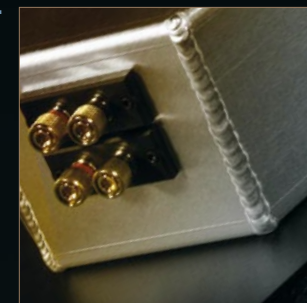

We perform like no other.

Real world solutions through the most advanced innovative technology. *Streamlined drivers provide in-wall installations never before possible.*